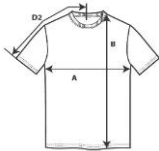

GILDAN

2000 / GD002

Ultra Cotton Adult T-Shirt

DETAILS

Weight
Content
Yarn Count
Features

203.0 G/SqM (White 193.0 G/SqM)
100% Cotton
18/1
Seamless twin-needle 2.2 cm collar
Taped neck and shoulders
Twin-needle sleeve and bottom hems
Classic fit
Classic heavyweight fabric
Tear away label

Country of Origin
Sizes

Dominican Republic, El Salvador, Haiti, Honduras, Mexico, Nicaragua
S-5XL

Case Packs

S - 2XL 72 PIECES
3XL 36 PIECES
4XL - 5XL 12 PIECES

Colours
SKU's

53
292

SPECIFICATIONS

Centimeters

	Tol-	Tol+	S	M	L	XL	2XL	3XL	4XL	5XL
Chest (A)	2.540	2.540	45.720	50.800	55.880	60.960	66.040	71.120	76.200	81.280
Length from HPS (B)	2.540	2.540	71.120	73.660	76.200	78.740	81.280	83.820	86.360	88.900
Sleeve length (Centre back) (D2)	1.905	1.905	39.700	43.180	46.990	50.800	54.610	58.115	61.595	64.465

Inches

	Tol-	Tol+	S	M	L	XL	2XL	3XL	4XL	5XL
Chest (A)	0.750	0.750	18.000	20.000	22.000	24.000	26.000	28.000	30.000	32.000
Length from HPS (B)	0.500	0.500	28.000	29.000	30.000	31.000	32.000	33.000	34.000	35.000
Sleeve length (Centre back) (D2)	0.750	0.750	15.630	17.000	18.500	20.000	21.500	22.880	24.250	25.380